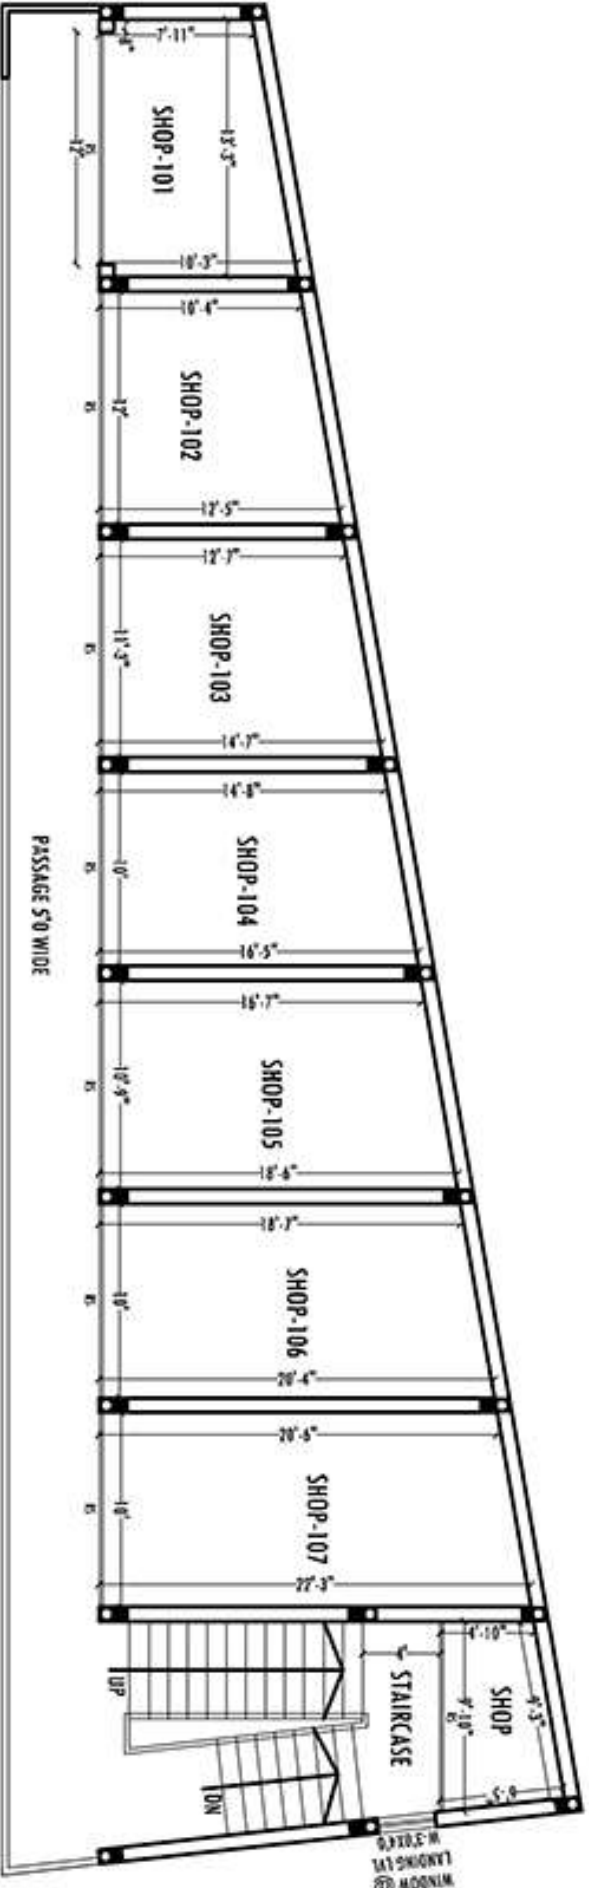

PROJECT
CITY REAL ESTATE
 PROPOSED COMMERCIAL
 BUILDING AT HALEYANGADI

TITLE
MASONRY PLAN OF GF

CONSULTANT
Team 2
 ARCHITECTS AND CONSULTING ENGINEERS,
 MAHAHALESHWARA TOWERS,
 SURATHKAL, MANGALORE - 14

FIRST FLOOR PLAN

<p>PROJECT CITY REAL ESTATE PROPOSED COMMERCIAL BUILDING AT HALEYANGADI</p>	<p>TITLE FIRST FLOOR PLAN</p>		<p>CONSULTANT Team 2 ARCHITECTS AND CONSULTING ENGINEERS, MAHABHALESHWARA TOWERS, SURATHKAL, MANGALORE - 14</p>
--	--	---	---